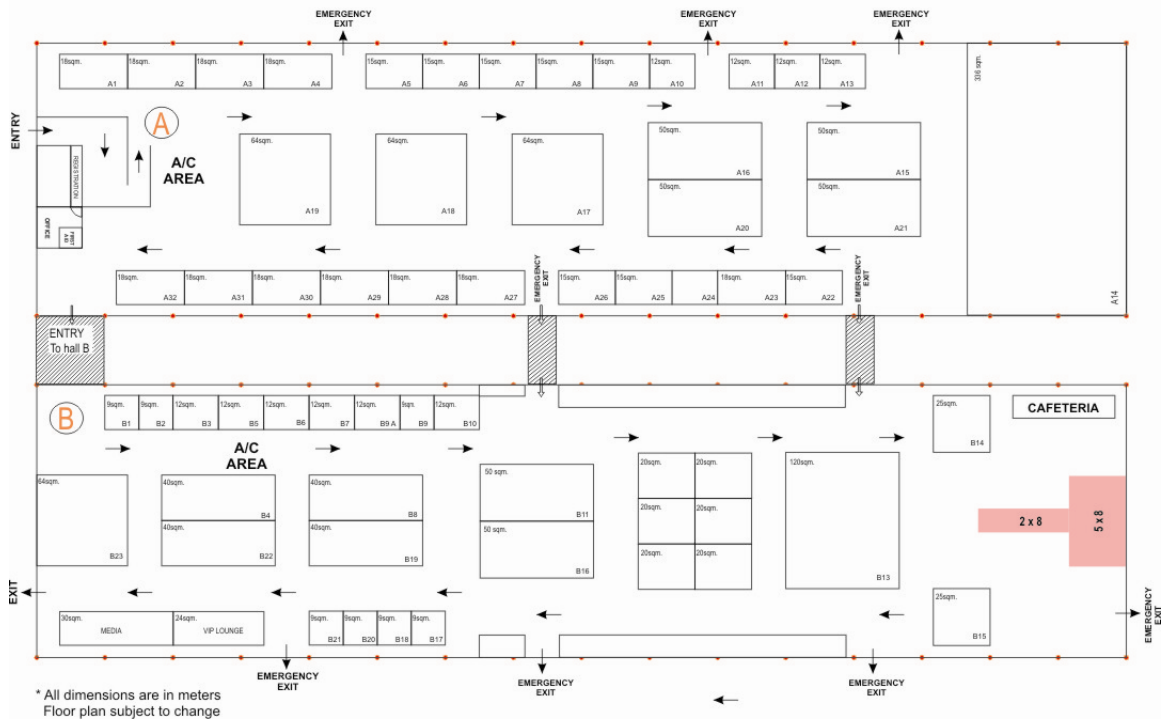

MUMBAI INTERNATIONAL BOAT SHOW 24-25-26-27 February 2011

* All dimensions are in meters
Floor plan subject to change